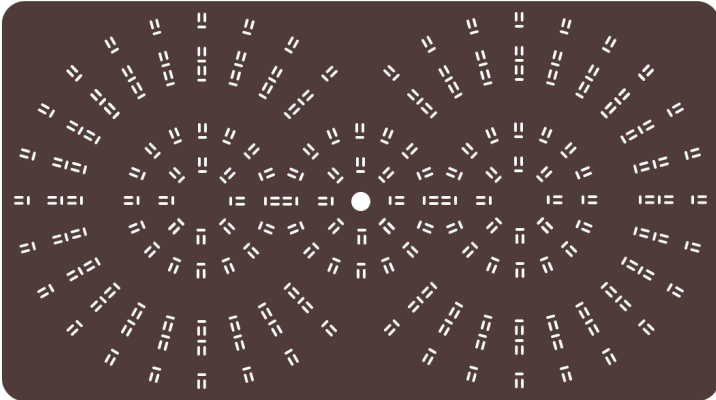

Square Solid

Square Sunfire

Square Enterprise

Square Boardwalk

Square Slatted

Square Crossfire

Square Fire Light

Rectangle Mayan

Rectangle Crop Circle

Available in standard round, square and oval sizes. Custom sizes also available.

Florida Patio Table Lines

Rectangle Solid

Rectangle Sunfire

Rectangle Enterprise

Rectangle Boardwalk

Rectangle Fire Slatted

Rectangle Crossfire

Rectangle Fire Light

Oval Mayan

Available in standard round, square and oval sizes. Custom sizes also available.

Florida Patio Table Lines

Oval Solid

Oval Sunfire

Oval Enterprise