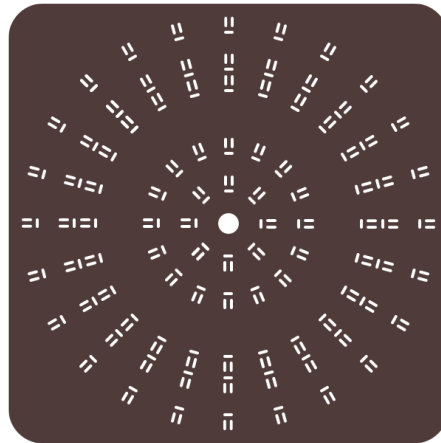

Florida Patio Table Lines

Round Mayan

Round Crop Circle

Round Solid

Round Sunfire

Round Enterprise

Round Boardwalk

Round Slatted

Round Crossfire

Round Fire Light

Round Fiberglass

Round Acrylic

Available in standard round, square and oval sizes. Custom sizes also available.

Florida Patio Table Lines

Square Mayan

Square Crop Circle

Square Solid

Square Sunfire

Square Enterprise

Square Boardwalk

Square Slatted

Square Crossfire

Square Fire Light

Rectangle Mayan

Rectangle Crop Circle

Available in standard round, square and oval sizes. Custom sizes also available.

Florida Patio Table Lines

Rectangle Solid

Rectangle Sunfire

Rectangle Enterprise

Rectangle Boardwalk

Rectangle Fire Slatted