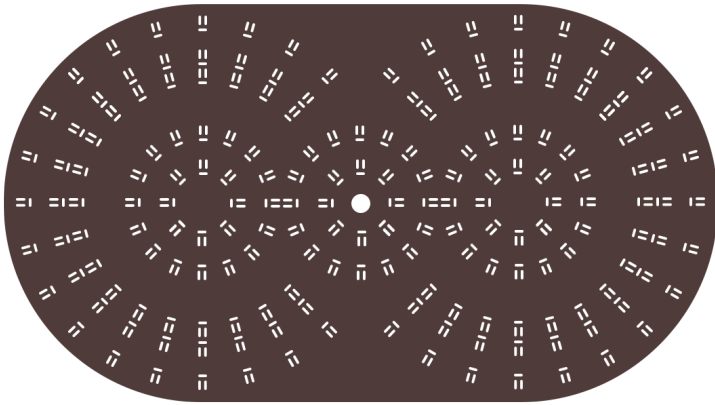

Rectangle Crop Circle

Available in standard round, square and oval sizes. Custom sizes also available.

Florida Patio Table Lines

Rectangle Solid

Rectangle Sunfire

Rectangle Enterprise

Rectangle Boardwalk

Rectangle Fire Slatted

Rectangle Crossfire

Rectangle Fire Light

Oval Mayan

Available in standard round, square and oval sizes. Custom sizes also available.

Florida Patio Table Lines

Oval Solid

Oval Sunfire

Oval Enterprise

Oval Boardwalk

Oval Fire Slatted

Oval Crossfire

Oval Fire Light

Oval Crop Circle

Available in standard round, square and oval sizes. Custom sizes also available.