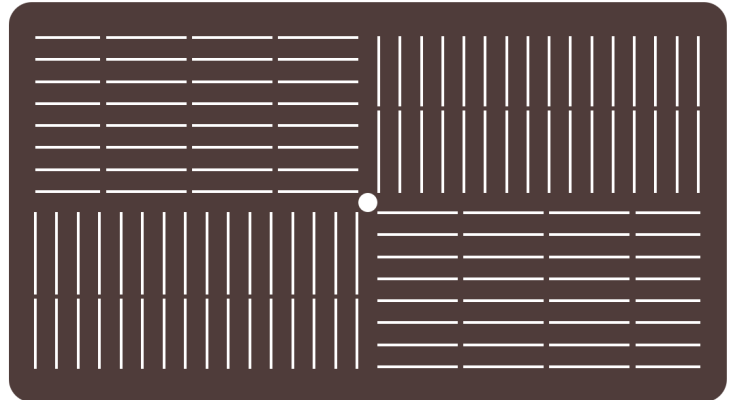

Square Solid

Square Sunfire

Square Enterprise

Square Boardwalk

Square Slatted

Square Crossfire

Square Fire Light

Rectangle Mayan

Rectangle Crop Circle

Available in standard round, square and oval sizes. Custom sizes also available.

Florida Patio Table Lines

Rectangle Solid

Rectangle Sunfire

Rectangle Enterprise

Rectangle Boardwalk

Rectangle Fire Slatted