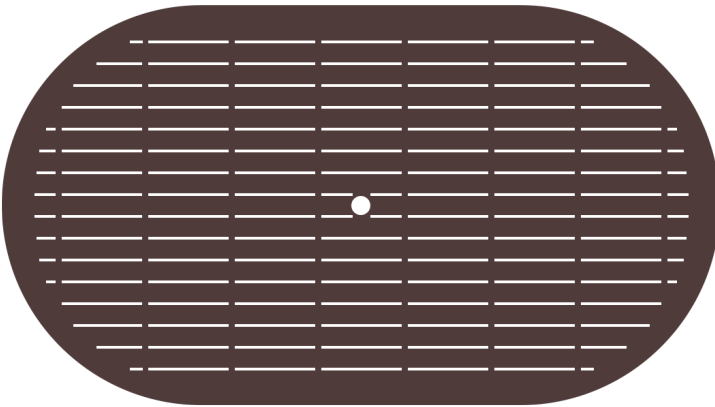

Rectangle Crop Circle

Available in standard round, square and oval sizes. Custom sizes also available.

Florida Patio Table Lines

Rectangle Solid

Rectangle Sunfire

Rectangle Enterprise

Rectangle Boardwalk

Rectangle Fire Slatted

Rectangle Crossfire

Rectangle Fire Light

Oval Mayan

Available in standard round, square and oval sizes. Custom sizes also available.

Florida Patio Table Lines

Oval Solid

Oval Sunfire

Oval Enterprise

Oval Boardwalk

Oval Fire Slatted

Oval Crossfire

Oval Fire Light

Oval Crop Circle

Available in standard round, square and oval sizes. Custom sizes also available.