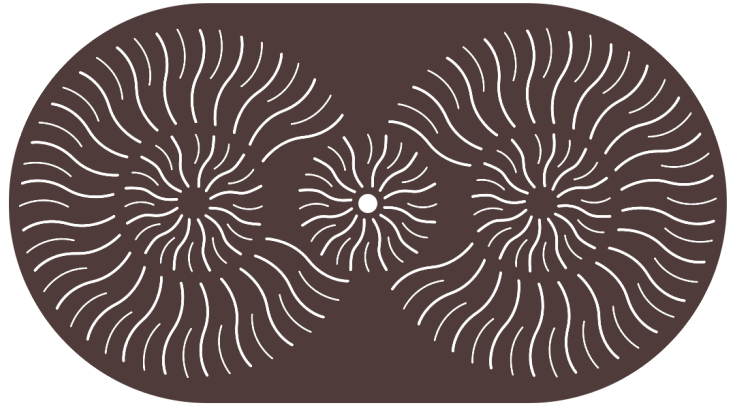

Rectangle Crop Circle

Available in standard round, square and oval sizes. Custom sizes also available.

Florida Patio Table Lines

Rectangle Solid

Rectangle Sunfire

Rectangle Enterprise

Rectangle Boardwalk

Rectangle Fire Slatted

Rectangle Crossfire

Rectangle Fire Light

Oval Mayan

Available in standard round, square and oval sizes. Custom sizes also available.

Florida Patio Table Lines

Oval Solid

Oval Sunfire

Oval Enterprise

Oval Boardwalk

Oval Fire Slatted

Oval Crossfire

Oval Fire Light

Oval Crop Circle

Available in standard round, square and oval sizes. Custom sizes also available.