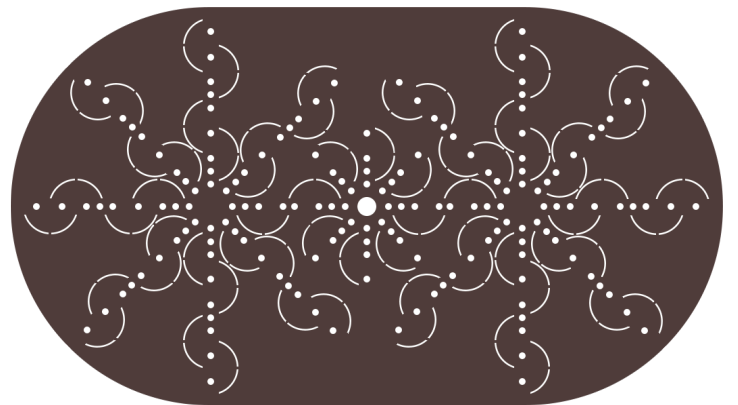

Rectangle Crossfire

Rectangle Fire Light

Oval Mayan

Available in standard round, square and oval sizes. Custom sizes also available.

Florida Patio Table Lines

Oval Solid

Oval Sunfire

Oval Enterprise

Oval Boardwalk

Oval Fire Slatted

Oval Crossfire

Oval Fire Light

Oval Crop Circle

Available in standard round, square and oval sizes. Custom sizes also available.