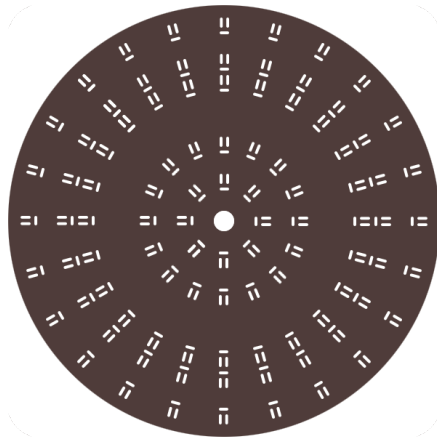

Florida Patio Table Lines

Round Mayan

Round Crop Circle

Round Solid

Round Sunfire

Round Enterprise

Round Boardwalk

Round Slatted

Round Crossfire

Round Fire Light

Round Fiberglass

Round Acrylic

Available in standard round, square and oval sizes. Custom sizes also available.

Florida Patio Table Lines

Square Mayan

Square Crop Circle

Square Solid

Square Sunfire

Square Enterprise

Square Boardwalk

Square Slatted

Square Crossfire

Square Fire Light

Rectangle Mayan

Rectangle Crop Circle

Available in standard round, square and oval sizes. Custom sizes also available.

Florida Patio Table Lines

Rectangle Solid

Rectangle Sunfire

Rectangle Enterprise

Rectangle Boardwalk

Rectangle Fire Slatted