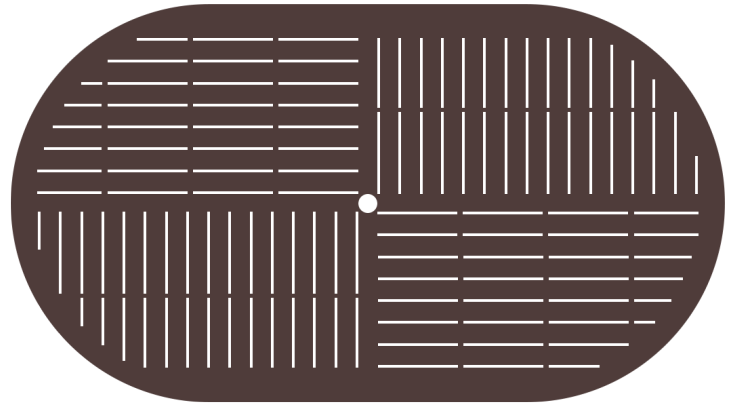

Rectangle Crop Circle

Available in standard round, square and oval sizes. Custom sizes also available.

Florida Patio Table Lines

Rectangle Solid

Rectangle Sunfire

Rectangle Enterprise

Rectangle Boardwalk

Rectangle Fire Slatted

Rectangle Crossfire

Rectangle Fire Light

Oval Mayan

Available in standard round, square and oval sizes. Custom sizes also available.

Florida Patio Table Lines

Oval Solid

Oval Sunfire

Oval Enterprise

Oval Boardwalk

Oval Fire Slatted

Oval Crossfire

Oval Fire Light

Oval Crop Circle

Available in standard round, square and oval sizes. Custom sizes also available.