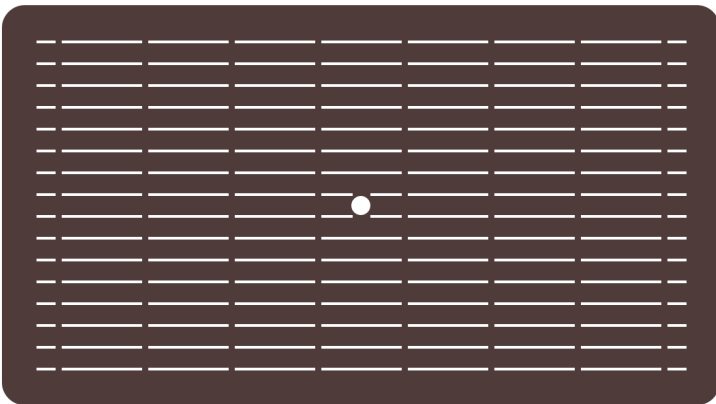

Square Solid

Square Sunfire

Square Enterprise

Square Boardwalk

Square Slatted

Square Crossfire

Square Fire Light

Rectangle Mayan

Rectangle Crop Circle

Available in standard round, square and oval sizes. Custom sizes also available.

Florida Patio Table Lines

Rectangle Solid

Rectangle Sunfire

Rectangle Enterprise

Rectangle Boardwalk

Rectangle Fire Slatted

Rectangle Crossfire

Rectangle Fire Light

Oval Mayan

Available in standard round, square and oval sizes. Custom sizes also available.

Florida Patio Table Lines

Oval Solid

Oval Sunfire

Oval Enterprise