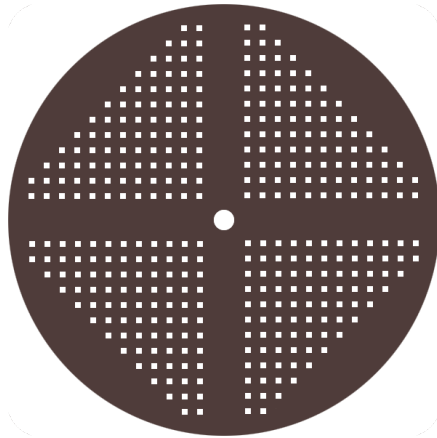

Florida Patio Table Lines

Round Mayan

Round Crop Circle

Round Solid

Round Sunfire

Round Enterprise

Round Boardwalk

Round Slatted

Round Crossfire

Round Fire Light

Round Fiberglass

Round Acrylic

Available in standard round, square and oval sizes. Custom sizes also available.

Florida Patio Table Lines

Square Mayan

Square Crop Circle

Square Solid

Square Sunfire

Square Enterprise

Square Boardwalk

Square Slatted

Square Crossfire

Square Fire Light

Rectangle Mayan

Rectangle Crop Circle

Available in standard round, square and oval sizes. Custom sizes also available.

Florida Patio Table Lines

Rectangle Solid

Rectangle Sunfire

Rectangle Enterprise

Rectangle Boardwalk

Rectangle Fire Slatted